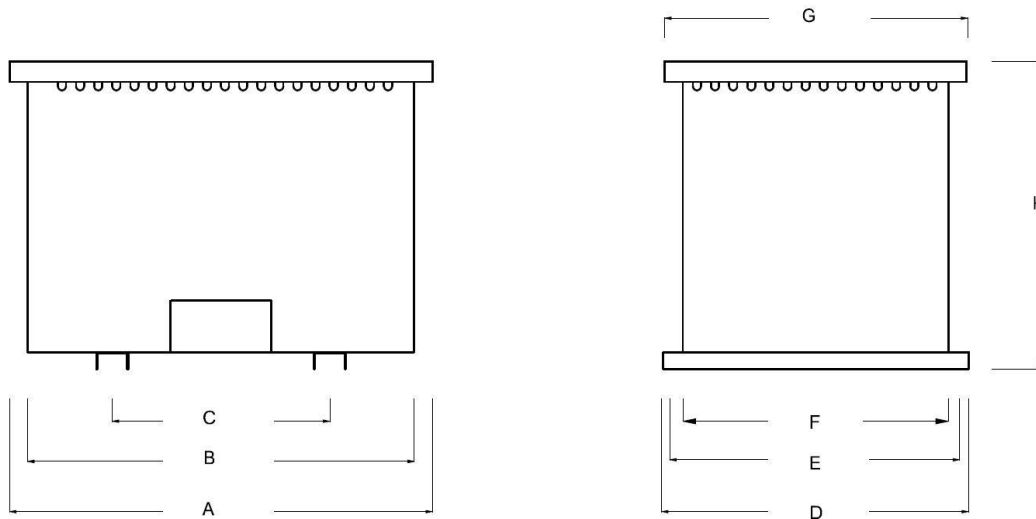

Datasheet of TPT large box

Measures and weights

	TPT 12127 -> 12131
	IP23
A (mm)	1050
B (mm)	960
C (mm)	540
D (mm)	760
E (mm)	720
F (mm)	660
G (mm)	750
H (mm)	745
Weight (kg)	58